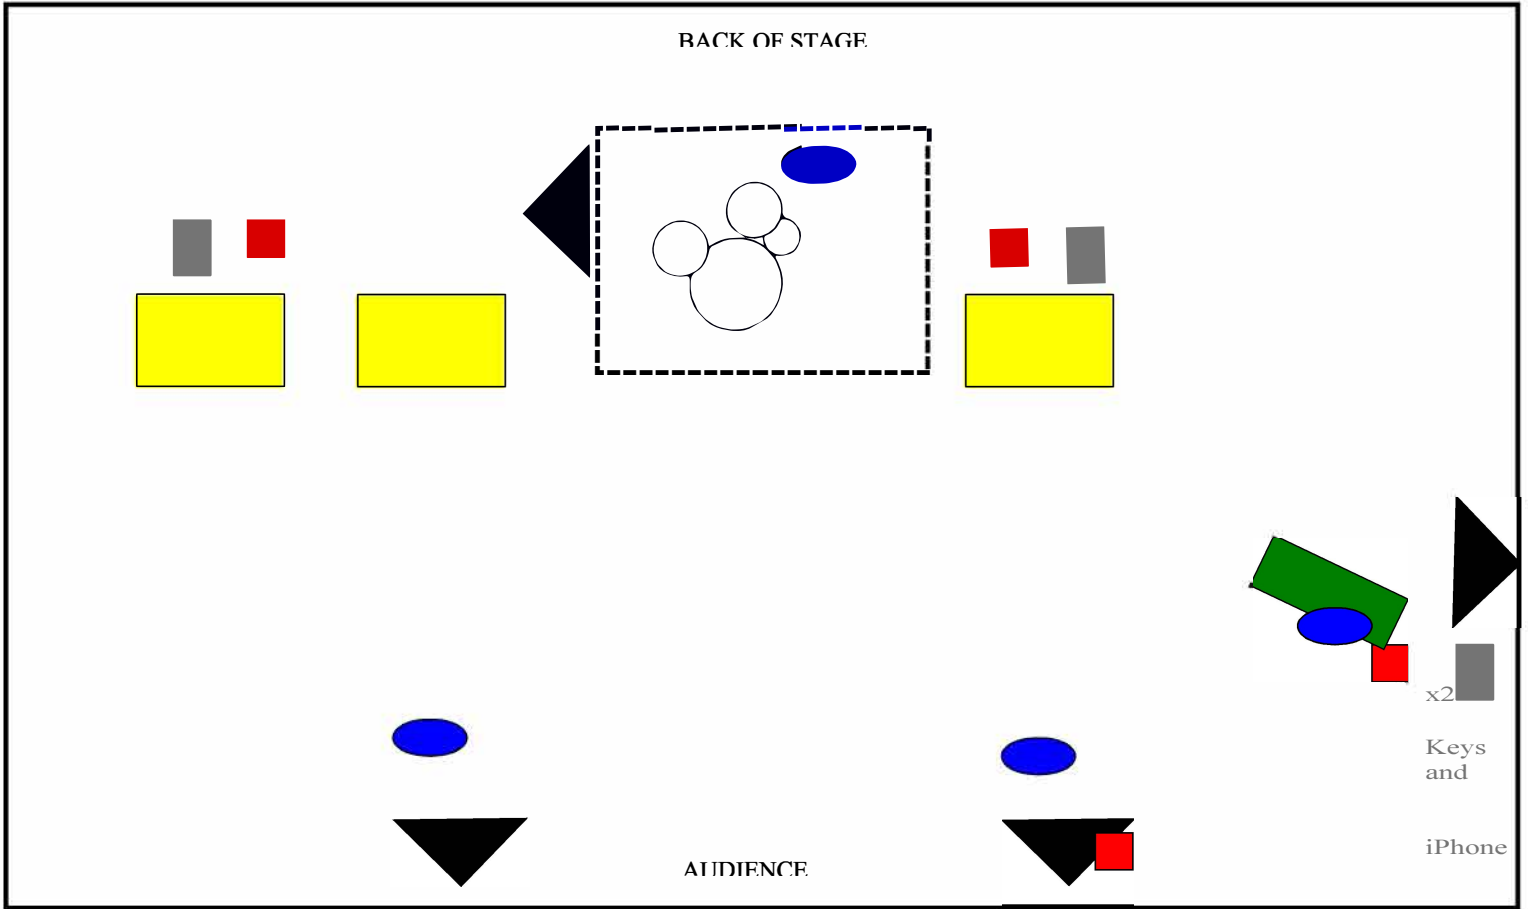

BEATLEMANIA AGAIN - STAGE PLOT

**K
E
Y**

AMP

KEYBOARD

ELECTRIC

D.I. BOX

VOCAL MIC

MONITOR

Keys
and
iPhone

STAGE AT LEAST 12' X 24' - DRUM RISER AT LEAST 8' X 8' and 3' HIGH - ROOM STANDS FOR MICS